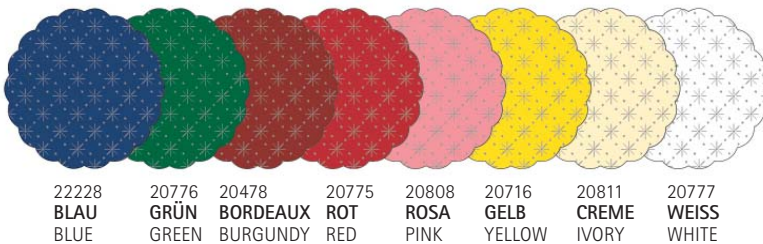

22228 BLAU BLUE	20776 GRÜN GREEN	20478 BORDEAUX BURGUNDY	20775 ROT RED	20808 ROSA PINK	20716 GELB YELLOW	20811 CREME IVORY	20777 WEISS WHITE

NEW UNI ø 90 mm, aus farbiger Tissuewatte
80 mm diameter, made of coloured tissue